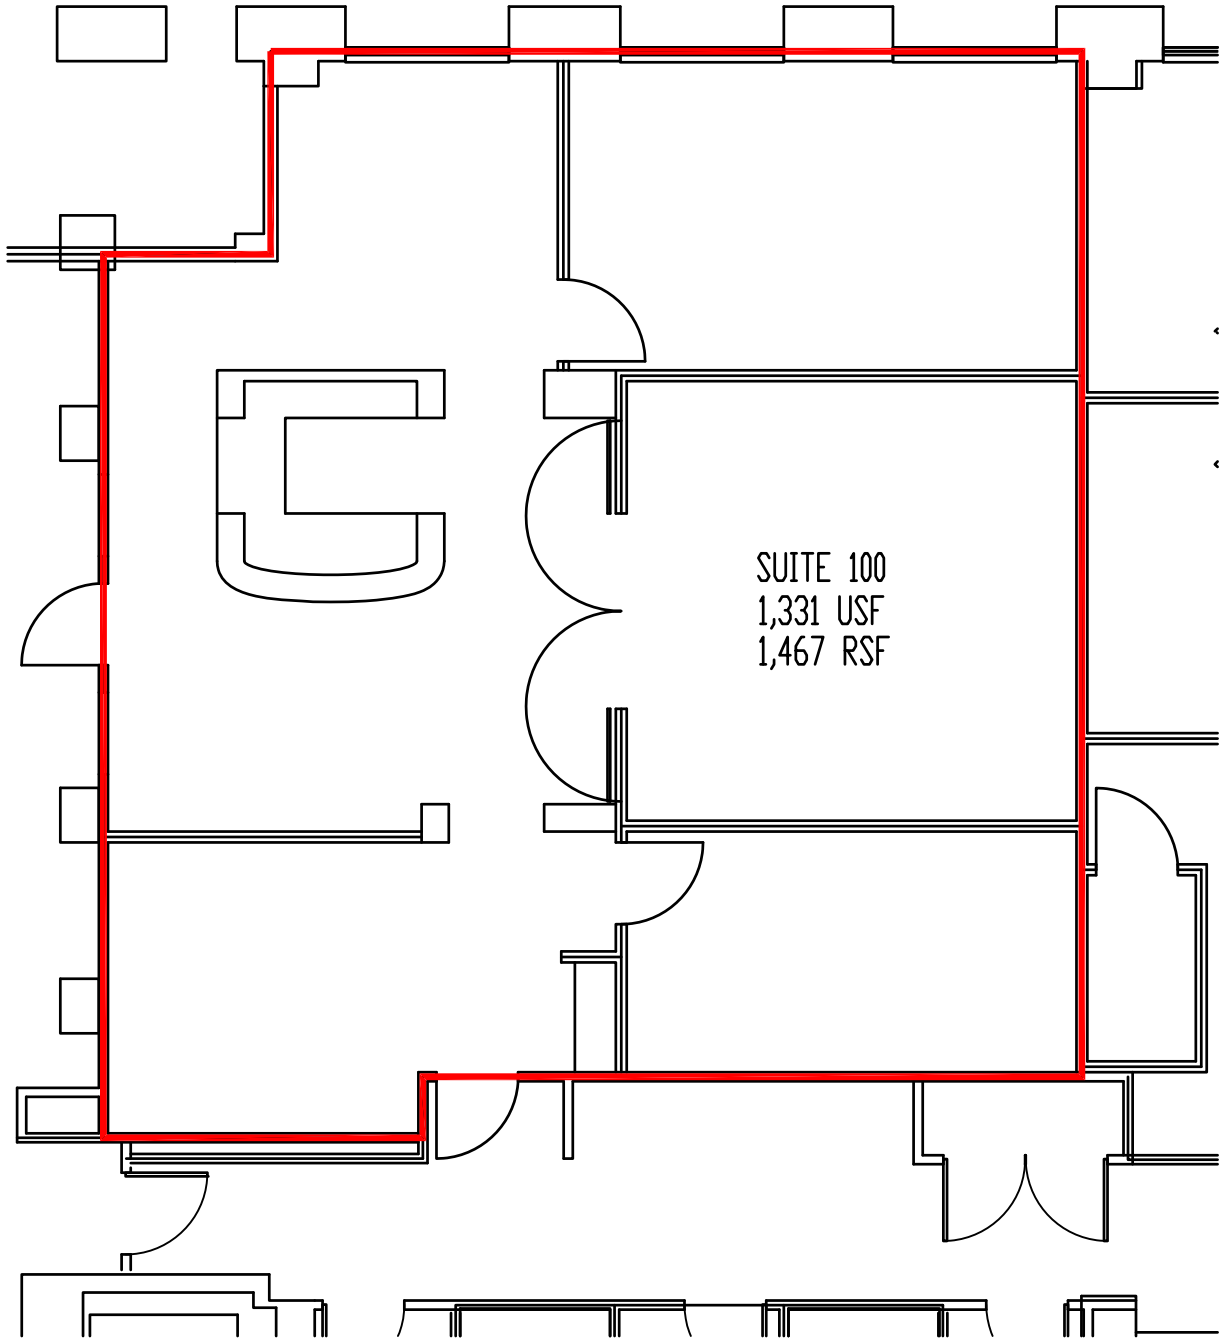

DOROTHY HAGGEN BUILDING
2211 RIMLAND DRIVE

SUITE 100
1,331 USF
1,467 RSF