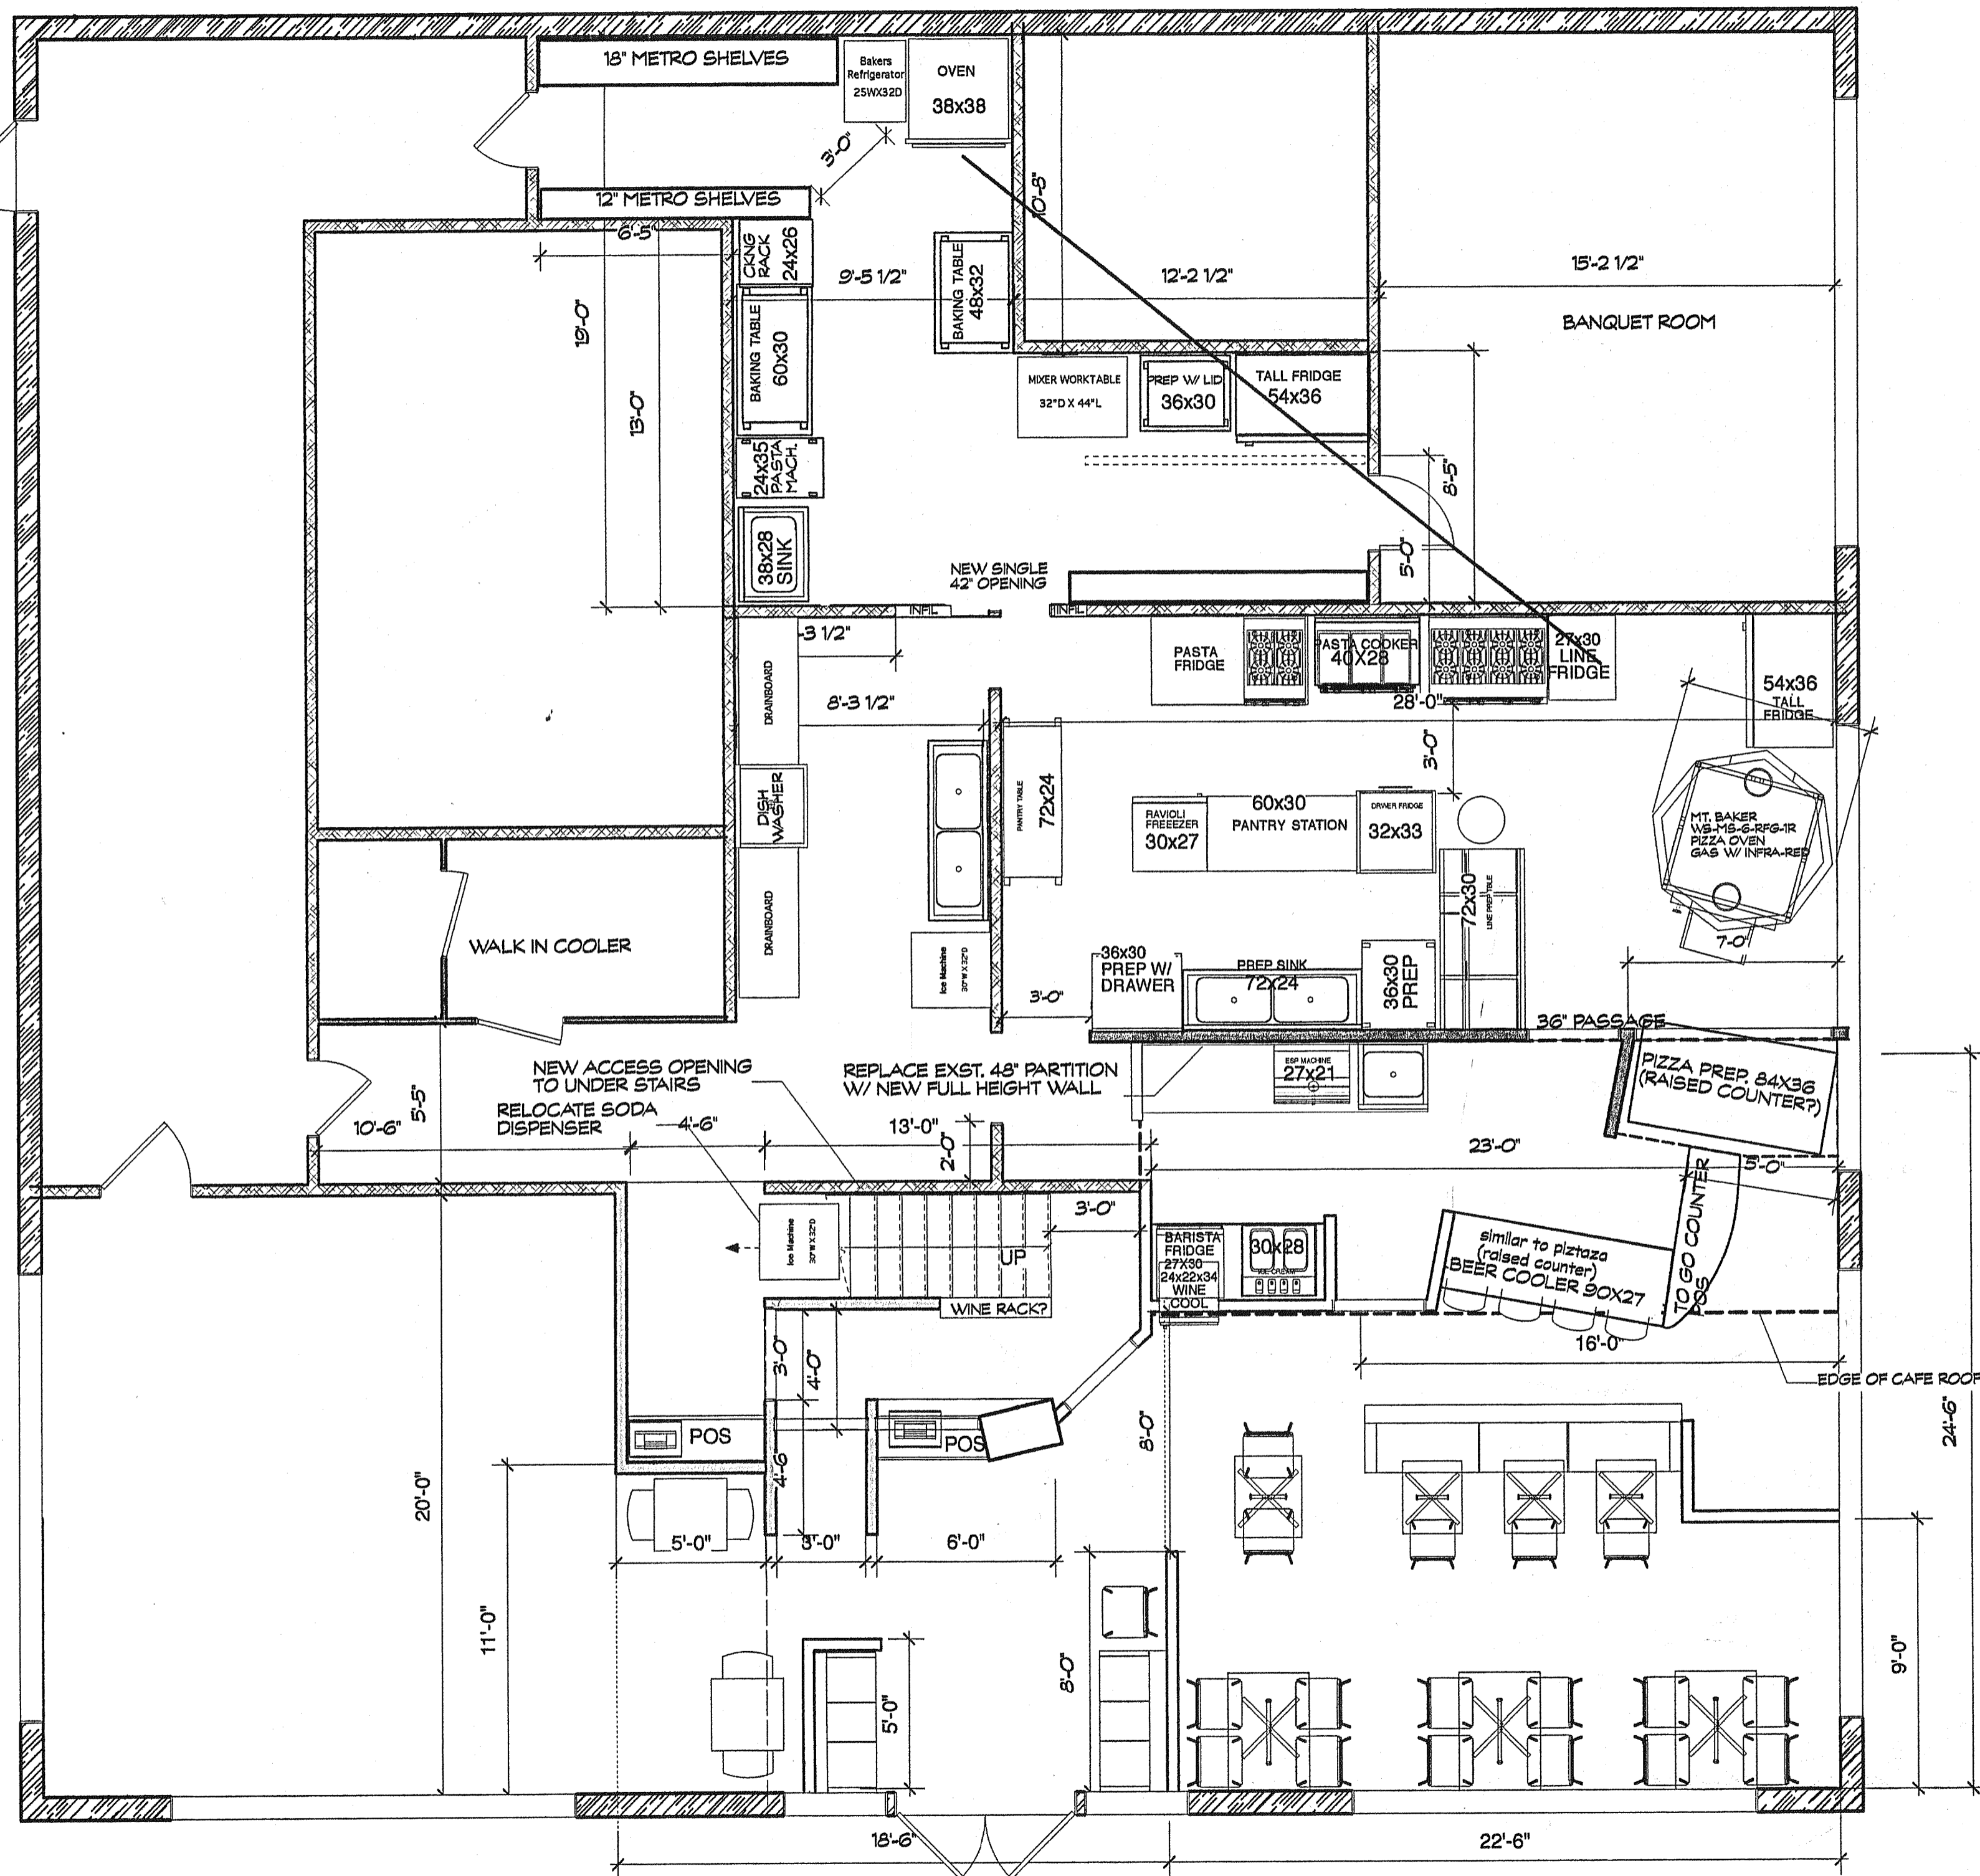

- WALL KEY:**
- 9'3" PARTITIONS 
 - 8'0" PARTITIONS 
 - 14' PARTITIONS 
 - 4+ - PARTITIONS 
 - EXST. INT. WALLS 
 - EXST. EXT. WALLS 

PASTAZZA FLOOR PLAN